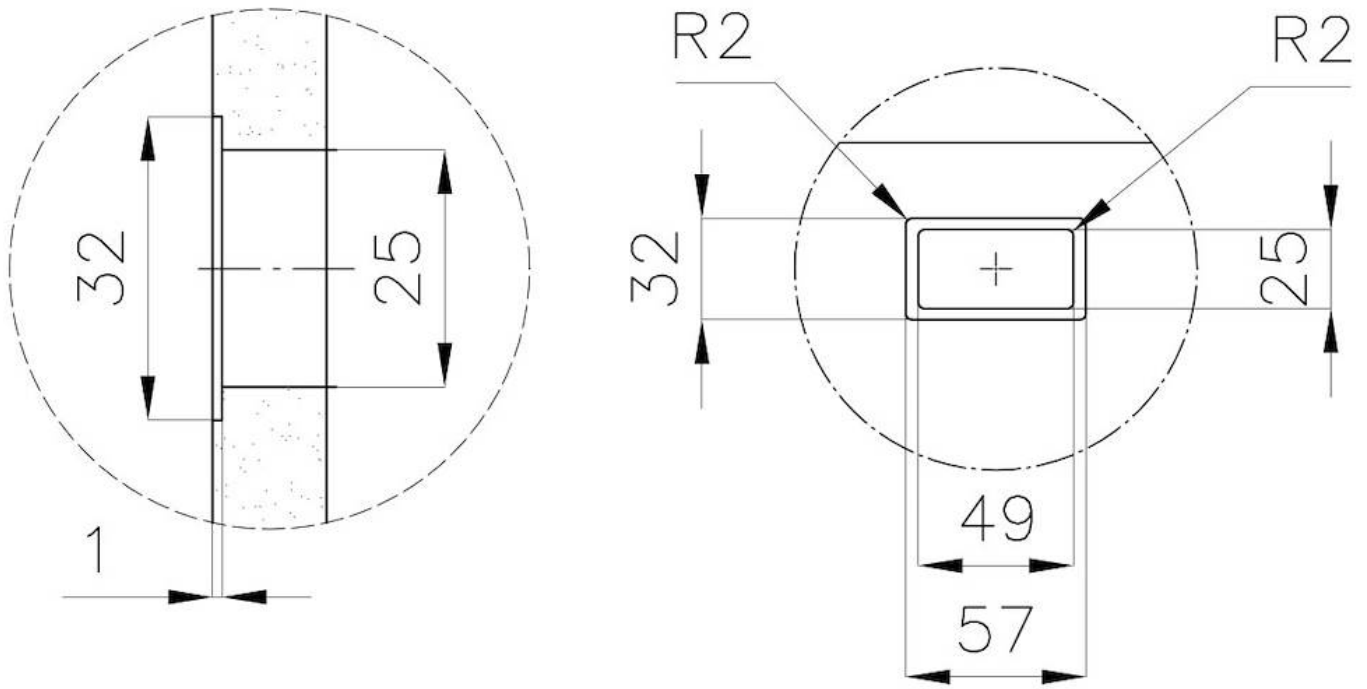

DETTAGLIO PER TROPPO PIENO / OVERFLOW DETAILS